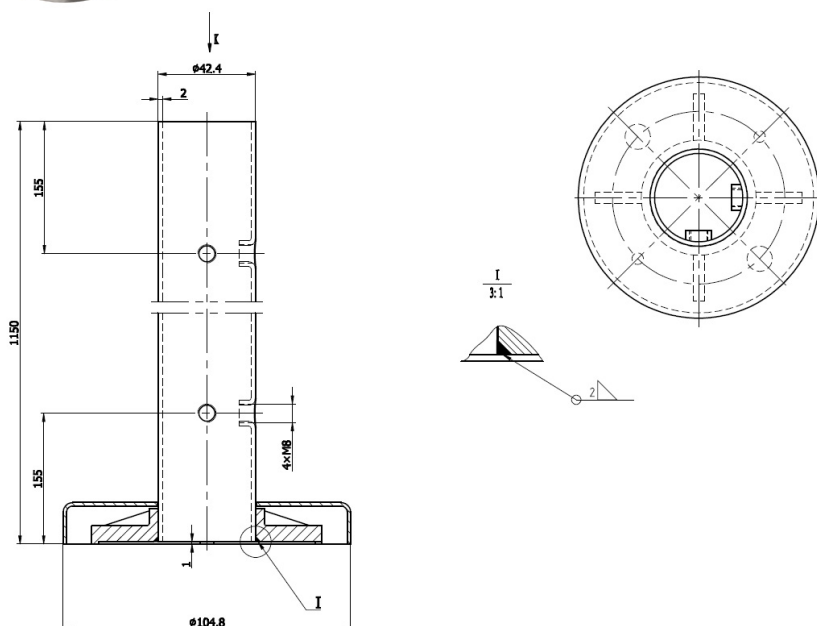

PRODUCT SHEET

Description:

90DG Baluster SS316 Brushed, $\varnothing 42,4 \times 2 \times 1150 \text{mm}$, 4 Holes Two Side

Item number:

22.10.415-0

Units	Box	Carton	HS Code	Barcode
Pcs.	1	4	8302419000	
				5704866108645